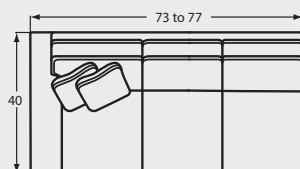

#25 SHALLOW SEAT DEPTH LOVESEAT
54 to 62W x 37D x 37H

#56 CONVERSATIONAL SOFA
104 to 112W x 38D x 37H

CHAIRS & OTTOMANS

#10 CHAIR
34 to 42W x 40D x 37H

#05 SHALLOW SEAT DEPTH CHAIR
34 to 42W x 37D x 37H

#00 OTTOMAN
33W x 25D x 19H

SLEEPERS

#60 FULL SLEEPER

#90 FULL MEMORY FOAM SLEEPER
70 to 78W x 40D x 37H

#68 QUEEN SLEEPER

#98 QUEEN MEMORY FOAM SLEEPER
79 to 87W x 40D x 37H

SECTIONAL PIECES

#59 LAF SOFA W/ RETURN
90 to 94W x 40D x 37H

#58 RAF SOFA W/ RETURN
90 to 94W x 40D x 37H

#52 LAF SOFA
73 to 77W x 40D x 37H

#51 RAF SOFA
73 to 77W x 40D x 37H

#14 PIE WEDGE
71W x 49D x 37H

#42 LAF CHAISE #41 RAF CHAISE
28 to 32W x 68D x 37H

#32 LAF LOVESEAT
50 to 54W x 40D x 37H