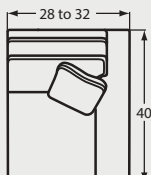

#58 RAF SOFA W/ RETURN
90 to 94W x 40D x 37H

#52 LAF SOFA
73 to 77W x 40D x 37H

#51 RAF SOFA
73 to 77W x 40D x 37H

#14 PIE WEDGE
71W x 49D x 37H

#42 LAF CHAISE #41 RAF CHAISE
28 to 32W x 68D x 37H

#32 LAF LOVESEAT
50 to 54W x 40D x 37H

#31 RAF LOVESEAT
50 to 54W x 40D x 37H

#33 ARMLESS LOVESEAT
46W x 40D x 37H

#13 ARMLESS CHAIR
23W x 40D x 37H

#34 CORNER WEDGE
40W x 40D x 37H

#09 LAF CHAIR
28 to 32W x 40D x 37H

#08 RAF CHAIR
28 to 32W x 40D x 37H

*For Blend Down seat cushion and toss pillow option (available at an upcharge) - add BD to item number. Standard seat cushion and toss pillow will ship if not specified.

*Arm Height for All Pieces is 25"