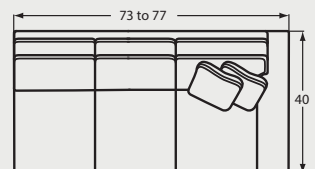

#25 SHALLOW SEAT DEPTH LOVESEAT
54 to 62W x 37D x 37H

#56 CONVERSATIONAL SOFA
104 to 112W x 38D x 37H

CHAIRS & OTTOMANS

#10 CHAIR
34 to 42W x 40D x 37H

#05 SHALLOW SEAT DEPTH CHAIR
34 to 42W x 37D x 37H

#00 OTTOMAN
33W x 25D x 19H

SLEEPERS

#60 FULL SLEEPER

#90 FULL MEMORY FOAM SLEEPER
70 to 78W x 40D x 37H

#68 QUEEN SLEEPER

#98 QUEEN MEMORY FOAM SLEEPER
79 to 87W x 40D x 37H

SECTIONAL PIECES

#59 LAF SOFA W/ RETURN
90 to 94W x 40D x 37H

#58 RAF SOFA W/ RETURN
90 to 94W x 40D x 37H

#52 LAF SOFA
73 to 77W x 40D x 37H

#51 RAF SOFA
73 to 77W x 40D x 37H

#14 PIE WEDGE
71W x 49D x 37H

#42 LAF CHAISE #41 RAF CHAISE
28 to 32W x 68D x 37H

#32 LAF LOVESEAT
50 to 54W x 40D x 37H