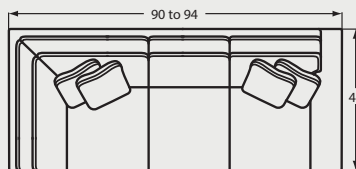

#25 SHALLOW SEAT DEPTH LOVESEAT
54 to 62W x 37D x 37H

#56 CONVERSATIONAL SOFA
104 to 112W x 38D x 37H

CHAIRS & OTTOMANS

#10 CHAIR
34 to 42W x 40D x 37H

#05 SHALLOW SEAT DEPTH CHAIR
34 to 42W x 37D x 37H

#00 OTTOMAN
33W x 25D x 19H

SLEEPERS

#60 FULL SLEEPER

#90 FULL MEMORY FOAM SLEEPER
70 to 78W x 40D x 37H

#68 QUEEN SLEEPER

#98 QUEEN MEMORY FOAM SLEEPER
79 to 87W x 40D x 37H

SECTIONAL PIECES

#59 LAF SOFA W/ RETURN
90 to 94W x 40D x 37H

#58 RAF SOFA W/ RETURN
90 to 94W x 40D x 37H

#52 LAF SOFA
73 to 77W x 40D x 37H

#51 RAF SOFA
73 to 77W x 40D x 37H

#14 PIE WEDGE
71W x 49D x 37H

#42 LAF CHAISE #41 RAF CHAISE
28 to 32W x 68D x 37H

#32 LAF LOVESEAT
50 to 54W x 40D x 37H