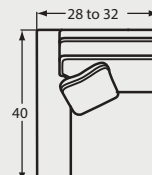

#58 RAF SOFA W/ RETURN
90 to 94W x 40D x 37H

#52 LAF SOFA
73 to 77W x 40D x 37H

#51 RAF SOFA
73 to 77W x 40D x 37H

#14 PIE WEDGE
71W x 49D x 37H

#42 LAF CHAISE #41 RAF CHAISE
28 to 32W x 68D x 37H

#32 LAF LOVESEAT
50 to 54W x 40D x 37H

#31 RAF LOVESEAT
50 to 54W x 40D x 37H

#33 ARMLESS LOVESEAT
46W x 40D x 37H

#13 ARMLESS CHAIR
23W x 40D x 37H

#34 CORNER WEDGE
40W x 40D x 37H

#09 LAF CHAIR
28 to 32W x 40D x 37H

#08 RAF CHAIR
28 to 32W x 40D x 37H

*For Blend Down seat cushion and toss pillow option (available at an upcharge) - add BD to item number. Standard seat cushion and toss pillow will ship if not specified.

*Arm Height for All Pieces is 25"