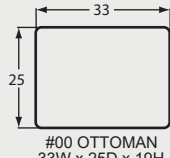

#25 SHALLOW SEAT DEPTH LOVESEAT
54 to 62W x 37D x 37H

#56 CONVERSATIONAL SOFA
104 to 112W x 38D x 37H

CHAIRS & OTTOMANS

#10 CHAIR
34 to 42W x 40D x 37H

#05 SHALLOW SEAT DEPTH CHAIR
34 to 42W x 37D x 37H

#00 OTTOMAN
33W x 25D x 19H