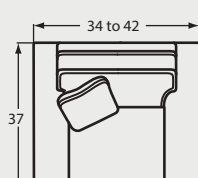

#40 SHALLOW SEAT DEPTH 3 SEAT SOFA
79 to 87W x 37D x 37H

#47 SHALLOW SEAT DEPTH 2 SEAT SOFA
79 to 87W x 37D x 37H

#45 SHALLOW SEAT DEPTH 2 SEAT APT SOFA
70 to 78W x 37D x 37H

#30 LOVESEAT
54 to 62W x 40D x 37H

#25 SHALLOW SEAT DEPTH LOVESEAT
54 to 62W x 37D x 37H

#56 CONVERSATIONAL SOFA
104 to 112W x 38D x 37H

CHAIRS & OTTOMANS

#10 CHAIR
34 to 42W x 40D x 37H

#05 SHALLOW SEAT DEPTH CHAIR
34 to 42W x 37D x 37H

#00 OTTOMAN
33W x 25D x 19H

SLEEPERS

#60 FULL SLEEPER

#90 FULL MEMORY FOAM SLEEPER
70 to 78W x 40D x 37H

#68 QUEEN SLEEPER

#98 QUEEN MEMORY FOAM SLEEPER
79 to 87W x 40D x 37H

SECTIONAL PIECES

#59 LAF SOFA W/ RETURN
90 to 94W x 40D x 37H