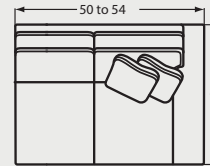

SLEEPERS

#60 FULL SLEEPER

#90 FULL MEMORY FOAM SLEEPER
70 to 78W x 40D x 37H

#68 QUEEN SLEEPER

#98 QUEEN MEMORY FOAM SLEEPER
79 to 87W x 40D x 37H

SECTIONAL PIECES

#59 LAF SOFA W/ RETURN
90 to 94W x 40D x 37H

#58 RAF SOFA W/ RETURN
90 to 94W x 40D x 37H

#52 LAF SOFA
73 to 77W x 40D x 37H

#51 RAF SOFA
73 to 77W x 40D x 37H

#14 PIE WEDGE
71W x 49D x 37H

#42 LAF CHAISE #41 RAF CHAISE
28 to 32W x 68D x 37H

#32 LAF LOVESEAT
50 to 54W x 40D x 37H

#31 RAF LOVESEAT
50 to 54W x 40D x 37H

#33 ARMLESS LOVESEAT
46W x 40D x 37H

#13 ARMLESS CHAIR
23W x 40D x 37H

#34 CORNER WEDGE
40W x 40D x 37H

#09 LAF CHAIR
28 to 32W x 40D x 37H

#08 RAF CHAIR
28 to 32W x 40D x 37H