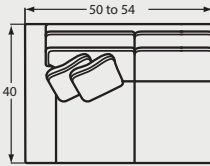

#58 RAF SOFA W/ RETURN
90 to 94W x 40D x 37H

#52 LAF SOFA
73 to 77W x 40D x 37H

#51 RAF SOFA
73 to 77W x 40D x 37H

#14 PIE WEDGE
71W x 49D x 37H

#42 LAF CHAISE #41 RAF CHAISE
28 to 32W x 68D x 37H

#32 LAF LOVESEAT
50 to 54W x 40D x 37H

#31 RAF LOVESEAT
50 to 54W x 40D x 37H

#33 ARMLESS LOVESEAT
46W x 40D x 37H

#13 ARMLESS CHAIR
23W x 40D x 37H

#34 CORNER WEDGE
40W x 40D x 37H

#09 LAF CHAIR
28 to 32W x 40D x 37H

#08 RAF CHAIR
28 to 32W x 40D x 37H