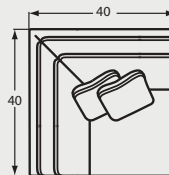

SLEEPERS

#60 FULL SLEEPER

#90 FULL MEMORY FOAM SLEEPER
70 to 78W x 40D x 37H

#68 QUEEN SLEEPER

#98 QUEEN MEMORY FOAM SLEEPER
79 to 87W x 40D x 37H

SECTIONAL PIECES

#59 LAF SOFA W/ RETURN
90 to 94W x 40D x 37H

#58 RAF SOFA W/ RETURN
90 to 94W x 40D x 37H

#52 LAF SOFA
73 to 77W x 40D x 37H

#51 RAF SOFA
73 to 77W x 40D x 37H

#14 PIE WEDGE
71W x 49D x 37H

#42 LAF CHAISE #41 RAF CHAISE
28 to 32W x 68D x 37H

#32 LAF LOVESEAT
50 to 54W x 40D x 37H

#31 RAF LOVESEAT
50 to 54W x 40D x 37H

#33 ARMLESS LOVESEAT
46W x 40D x 37H

#13 ARMLESS CHAIR
23W x 40D x 37H

#34 CORNER WEDGE
40W x 40D x 37H

#09 LAF CHAIR
28 to 32W x 40D x 37H

#08 RAF CHAIR
28 to 32W x 40D x 37H

*For Blend Down seat cushion and toss pillow option (available at an upcharge) - add BD to item number. Standard seat cushion and toss pillow will ship if not specified.

*Arm Height for All Pieces is 25"