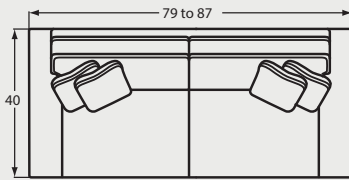

Designing a room full of furniture has never been so easy
28 pieces to choose from - endless possibilities!

SOFAS & LOVESEATS

#50 3 SEAT SOFA
79 to 87W x 40D x 37H

#57 2 SEAT SOFA
79 to 87W x 40D x 37H

#55 2 SEAT APT SOFA
70 to 78W x 40D x 37H

#40 SHALLOW SEAT DEPTH 3 SEAT SOFA
79 to 87W x 37D x 37H

#47 SHALLOW SEAT DEPTH 2 SEAT SOFA
79 to 87W x 37D x 37H

#45 SHALLOW SEAT DEPTH 2 SEAT APT SOFA
70 to 78W x 37D x 37H

#30 LOVESEAT
54 to 62W x 40D x 37H

#25 SHALLOW SEAT DEPTH LOVESEAT
54 to 62W x 37D x 37H

#56 CONVERSATIONAL SOFA
104 to 112W x 38D x 37H

CHAIRS & OTTOMANS

#10 CHAIR
34 to 42W x 40D x 37H

#05 SHALLOW SEAT DEPTH CHAIR
34 to 42W x 37D x 37H

#00 OTTOMAN
33W x 25D x 19H