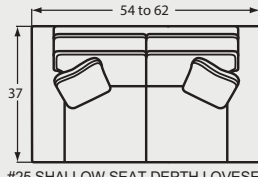

Designing a room full of furniture has never been so easy
28 pieces to choose from - endless possibilities!

SOFAS & LOVESEATS

#50 3 SEAT SOFA
79 to 87W x 40D x 37H

#57 2 SEAT SOFA
79 to 87W x 40D x 37H

#55 2 SEAT APT SOFA
70 to 78W x 40D x 37H

#40 SHALLOW SEAT DEPTH 3 SEAT SOFA
79 to 87W x 37D x 37H

#47 SHALLOW SEAT DEPTH 2 SEAT SOFA
79 to 87W x 37D x 37H

#45 SHALLOW SEAT DEPTH 2 SEAT APT SOFA
70 to 78W x 37D x 37H

#30 LOVESEAT
54 to 62W x 40D x 37H

#25 SHALLOW SEAT DEPTH LOVESEAT
54 to 62W x 37D x 37H

#56 CONVERSATIONAL SOFA
104 to 112W x 38D x 37H

CHAIRS & OTTOMANS

#10 CHAIR
34 to 42W x 40D x 37H

#05 SHALLOW SEAT DEPTH CHAIR
34 to 42W x 37D x 37H

#00 OTTOMAN
33W x 25D x 19H