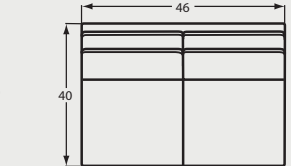

SLEEPERS

#60 FULL SLEEPER

#90 FULL MEMORY FOAM SLEEPER
70 to 78W x 40D x 37H

#68 QUEEN SLEEPER

#98 QUEEN MEMORY FOAM SLEEPER
79 to 87W x 40D x 37H

SECTIONAL PIECES

#59 LAF SOFA W/ RETURN
90 to 94W x 40D x 37H

#58 RAF SOFA W/ RETURN
90 to 94W x 40D x 37H

#52 LAF SOFA
73 to 77W x 40D x 37H

#51 RAF SOFA
73 to 77W x 40D x 37H

#14 PIE WEDGE
71W x 49D x 37H

#42 LAF CHAISE #41 RAF CHAISE
28 to 32W x 68D x 37H

#32 LAF LOVESEAT
50 to 54W x 40D x 37H

#31 RAF LOVESEAT
50 to 54W x 40D x 37H

#33 ARMLESS LOVESEAT
46W x 40D x 37H

#13 ARMLESS CHAIR
23W x 40D x 37H

#34 CORNER WEDGE
40W x 40D x 37H

#09 LAF CHAIR
28 to 32W x 40D x 37H

#08 RAF CHAIR
28 to 32W x 40D x 37H