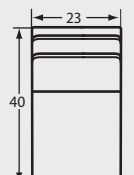

#25 SHALLOW SEAT DEPTH LOVESEAT
54 to 62W x 37D x 37H

#56 CONVERSATIONAL SOFA
104 to 112W x 38D x 37H

CHAIRS & OTTOMANS

#10 CHAIR
34 to 42W x 40D x 37H

#05 SHALLOW SEAT DEPTH CHAIR
34 to 42W x 37D x 37H

#00 OTTOMAN
33W x 25D x 19H

SLEEPERS

#60 FULL SLEEPER

#90 FULL MEMORY FOAM SLEEPER
70 to 78W x 40D x 37H

#68 QUEEN SLEEPER

#98 QUEEN MEMORY FOAM SLEEPER
79 to 87W x 40D x 37H

SECTIONAL PIECES

#59 LAF SOFA W/ RETURN
90 to 94W x 40D x 37H

#58 RAF SOFA W/ RETURN
90 to 94W x 40D x 37H

#52 LAF SOFA
73 to 77W x 40D x 37H

#51 RAF SOFA
73 to 77W x 40D x 37H

#14 PIE WEDGE
71W x 49D x 37H

#42 LAF CHAISE #41 RAF CHAISE
28 to 32W x 68D x 37H

#32 LAF LOVESEAT
50 to 54W x 40D x 37H

#31 RAF LOVESEAT
50 to 54W x 40D x 37H

#33 ARMLESS LOVESEAT
46W x 40D x 37H

#13 ARMLESS CHAIR
23W x 40D x 37H

#34 CORNER WEDGE
40W x 40D x 37H

#09 LAF CHAIR
28 to 32W x 40D x 37H

#08 RAF CHAIR
28 to 32W x 40D x 37H