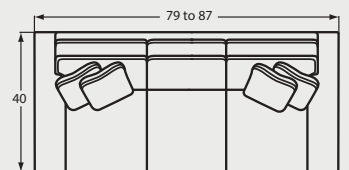

#40 SHALLOW SEAT DEPTH 3 SEAT SOFA
79 to 87W x 37D x 37H

#47 SHALLOW SEAT DEPTH 2 SEAT SOFA
79 to 87W x 37D x 37H

#45 SHALLOW SEAT DEPTH 2 SEAT APT SOFA
70 to 78W x 37D x 37H

#30 LOVESEAT
54 to 62W x 40D x 37H

#25 SHALLOW SEAT DEPTH LOVESEAT
54 to 62W x 37D x 37H

#56 CONVERSATIONAL SOFA
104 to 112W x 38D x 37H

CHAIRS & OTTOMANS

#10 CHAIR
34 to 42W x 40D x 37H

#05 SHALLOW SEAT DEPTH CHAIR
34 to 42W x 37D x 37H

#00 OTTOMAN
33W x 25D x 19H

SLEEPERS

#60 FULL SLEEPER

#90 FULL MEMORY FOAM SLEEPER
70 to 78W x 40D x 37H

#68 QUEEN SLEEPER

#98 QUEEN MEMORY FOAM SLEEPER
79 to 87W x 40D x 37H

SECTIONAL PIECES

#59 LAF SOFA W/ RETURN
90 to 94W x 40D x 37H