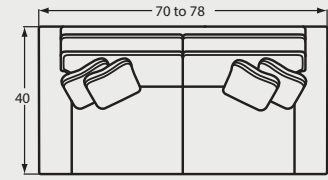

Designing a room full of furniture has never been so easy
28 pieces to choose from - endless possibilities!

SOFAS & LOVESEATS

#50 3 SEAT SOFA
79 to 87W x 40D x 37H

#57 2 SEAT SOFA
79 to 87W x 40D x 37H

#55 2 SEAT APT SOFA
70 to 78W x 40D x 37H

#40 SHALLOW SEAT DEPTH 3 SEAT SOFA
79 to 87W x 37D x 37H

#47 SHALLOW SEAT DEPTH 2 SEAT SOFA
79 to 87W x 37D x 37H

#45 SHALLOW SEAT DEPTH 2 SEAT APT SOFA
70 to 78W x 37D x 37H

#30 LOVESEAT
54 to 62W x 40D x 37H

#25 SHALLOW SEAT DEPTH LOVESEAT
54 to 62W x 37D x 37H

#56 CONVERSATIONAL SOFA
104 to 112W x 38D x 37H

CHAIRS & OTTOMANS

#10 CHAIR
34 to 42W x 40D x 37H

#05 SHALLOW SEAT DEPTH CHAIR
34 to 42W x 37D x 37H

#00 OTTOMAN
33W x 25D x 19H