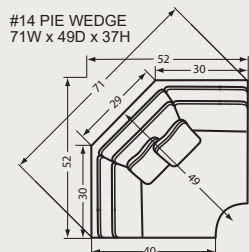

Designing a room full of furniture has never been so easy
28 pieces to choose from - endless possibilities!

SOFAS & LOVESEATS

CHAIRS & OTTOMANS

SLEEPERS

SECTIONAL PIECES

*For Blend Down seat cushion and toss pillow option (available at an upcharge) - add BD to item number. Standard seat cushion and toss pillow will ship if not specified.

*Arm Height for All Pieces is 25"