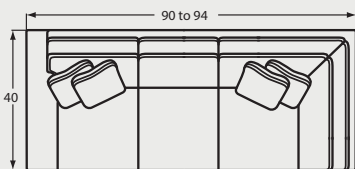

#25 SHALLOW SEAT DEPTH LOVESEAT
54 to 62W x 37D x 37H

#56 CONVERSATIONAL SOFA
104 to 112W x 38D x 37H

CHAIRS & OTTOMANS

#10 CHAIR
34 to 42W x 40D x 37H

#05 SHALLOW SEAT DEPTH CHAIR
34 to 42W x 37D x 37H

#00 OTTOMAN
33W x 25D x 19H

SLEEPERS

#60 FULL SLEEPER

#90 FULL MEMORY FOAM SLEEPER
70 to 78W x 40D x 37H

#68 QUEEN SLEEPER

#98 QUEEN MEMORY FOAM SLEEPER
79 to 87W x 40D x 37H

SECTIONAL PIECES

#59 LAF SOFA W/ RETURN
90 to 94W x 40D x 37H

#58 RAF SOFA W/ RETURN
90 to 94W x 40D x 37H

#52 LAF SOFA
73 to 77W x 40D x 37H

#51 RAF SOFA
73 to 77W x 40D x 37H

#14 PIE WEDGE
71W x 49D x 37H

#42 LAF CHAISE #41 RAF CHAISE
28 to 32W x 68D x 37H

#32 LAF LOVESEAT
50 to 54W x 40D x 37H