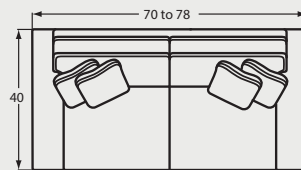

#40 SHALLOW SEAT DEPTH 3 SEAT SOFA
79 to 87W x 37D x 37H

#47 SHALLOW SEAT DEPTH 2 SEAT SOFA
79 to 87W x 37D x 37H

#45 SHALLOW SEAT DEPTH 2 SEAT APT SOFA
70 to 78W x 37D x 37H

#30 LOVESEAT
54 to 62W x 40D x 37H

#25 SHALLOW SEAT DEPTH LOVESEAT
54 to 62W x 37D x 37H

#56 CONVERSATIONAL SOFA
104 to 112W x 38D x 37H

CHAIRS & OTTOMANS

#10 CHAIR
34 to 42W x 40D x 37H

#05 SHALLOW SEAT DEPTH CHAIR
34 to 42W x 37D x 37H

#00 OTTOMAN
33W x 25D x 19H

SLEEPERS

#60 FULL SLEEPER

#90 FULL MEMORY FOAM SLEEPER
70 to 78W x 40D x 37H

#68 QUEEN SLEEPER

#98 QUEEN MEMORY FOAM SLEEPER
79 to 87W x 40D x 37H

SECTIONAL PIECES

#59 LAF SOFA W/ RETURN
90 to 94W x 40D x 37H