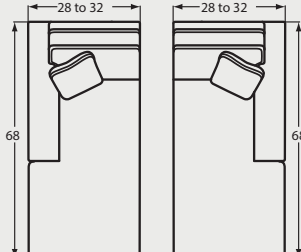

#25 SHALLOW SEAT DEPTH LOVESEAT
54 to 62W x 37D x 37H

#56 CONVERSATIONAL SOFA
104 to 112W x 38D x 37H

CHAIRS & OTTOMANS

#10 CHAIR
34 to 42W x 40D x 37H

#05 SHALLOW SEAT DEPTH CHAIR
34 to 42W x 37D x 37H

#00 OTTOMAN
33W x 25D x 19H

SLEEPERS

#60 FULL SLEEPER

#90 FULL MEMORY FOAM SLEEPER
70 to 78W x 40D x 37H

#68 QUEEN SLEEPER

#98 QUEEN MEMORY FOAM SLEEPER
79 to 87W x 40D x 37H

SECTIONAL PIECES

#59 LAF SOFA W/ RETURN
90 to 94W x 40D x 37H

#58 RAF SOFA W/ RETURN
90 to 94W x 40D x 37H

#52 LAF SOFA
73 to 77W x 40D x 37H

#51 RAF SOFA
73 to 77W x 40D x 37H

#14 PIE WEDGE
71W x 49D x 37H

#42 LAF CHAISE #41 RAF CHAISE
28 to 32W x 68D x 37H

#32 LAF LOVESEAT
50 to 54W x 40D x 37H

#31 RAF LOVESEAT
50 to 54W x 40D x 37H

#33 ARMLESS LOVESEAT
46W x 40D x 37H

#13 ARMLESS CHAIR
23W x 40D x 37H

#34 CORNER WEDGE
40W x 40D x 37H

#09 LAF CHAIR
28 to 32W x 40D x 37H

#08 RAF CHAIR
28 to 32W x 40D x 37H