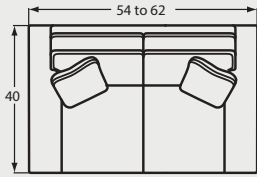

Designing a room full of furniture has never been so easy
28 pieces to choose from - endless possibilities!

SOFAS & LOVESEATS

#50 3 SEAT SOFA
79 to 87W x 40D x 37H

#57 2 SEAT SOFA
79 to 87W x 40D x 37H

#55 2 SEAT APT SOFA
70 to 78W x 40D x 37H

#40 SHALLOW SEAT DEPTH 3 SEAT SOFA
79 to 87W x 37D x 37H

#47 SHALLOW SEAT DEPTH 2 SEAT SOFA
79 to 87W x 37D x 37H

#45 SHALLOW SEAT DEPTH 2 SEAT APT SOFA
70 to 78W x 37D x 37H

#30 LOVESEAT
54 to 62W x 40D x 37H

#25 SHALLOW SEAT DEPTH LOVESEAT
54 to 62W x 37D x 37H

#56 CONVERSATIONAL SOFA
104 to 112W x 38D x 37H

CHAIRS & OTTOMANS

#10 CHAIR
34 to 42W x 40D x 37H

#05 SHALLOW SEAT DEPTH CHAIR
34 to 42W x 37D x 37H

#00 OTTOMAN
33W x 25D x 19H

#31 RAF LOVESEAT
50 to 54W x 40D x 37H

#33 ARMLESS LOVESEAT
46W x 40D x 37H

#13 ARMLESS CHAIR
23W x 40D x 37H

#34 CORNER WEDGE
40W x 40D x 37H

#09 LAF CHAIR
28 to 32W x 40D x 37H

#08 RAF CHAIR
28 to 32W x 40D x 37H